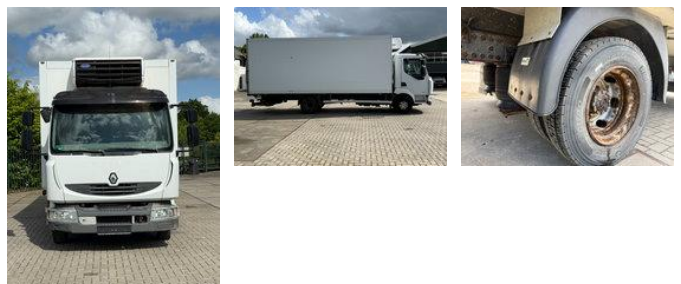

Renault Midlum 220

General features

Brand	Renault
Model	Midlum 220
Subcategory	Box
Odometer reading	377.600km
Construction year	2009
Date of first registration	17-09-2009
Condition	Used
Fuel	Diesel

Characteristics

GVW

7.490kg

Renault Midlum 220

Technical specifications

Transmission	Manual
--------------	--------

Engine output	161kw
---------------	-------

Accessories