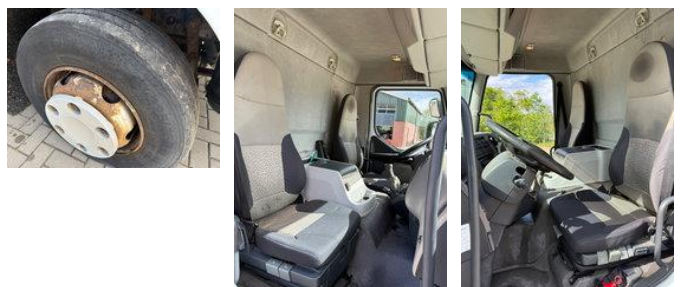

Renault Midlum 220

General features

Brand	Renault
Model	Midlum 220
Subcategory	Box
Odometer reading	377.600km
Construction year	2009
Date of first registration	17-09-2009
Condition	Used
Fuel	Diesel

Characteristics

GVW

7.490kg

Renault Midlum 220

Technical specifications

Transmission	Manual
--------------	--------

Engine output	161kw
---------------	-------

Accessories